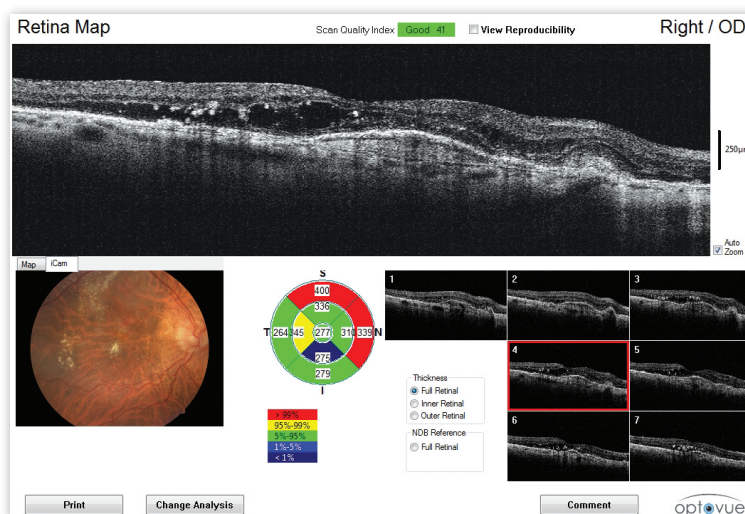

iFusion™ THE COMPLETE RETINAL IMAGING SOLUTION

iFusion combines the best of Spectral-Domain OCT and Fundus imaging by adding the powerful OCT capabilities of **iVue** and high quality imaging from **iCam** on a single, integrated, versatile platform that will add value to your practice.

SAVE TIME & SPACE FOR PRACTICE EFFICIENCY

iFusion enhances your practice efficiency by streamlining your workflow in evaluating the patient with OCT and fundus imaging at one compact instrument.

UPGRADE OPTIONS FOR MORE FLEXIBILITY

As your technology needs change, iFusion's modularity provides you various upgrade pathways to choose from so that you can offer the latest in OCT and fundus imaging to your patients.

High Quality Imaging | Affordable | Easy Integration